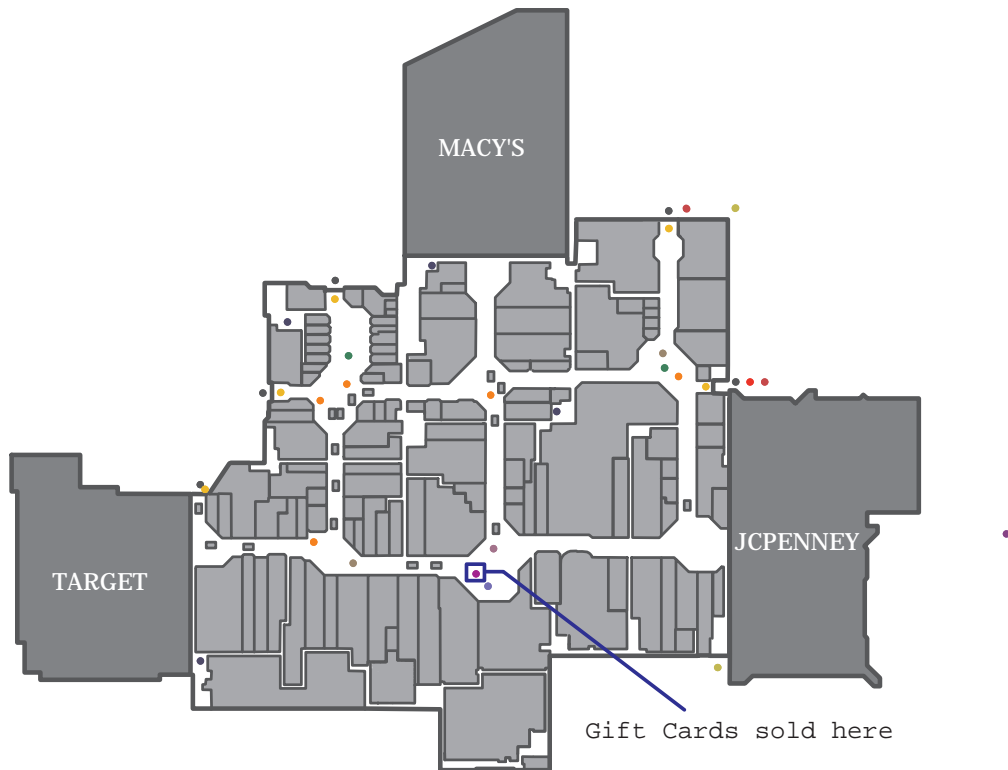

Lower Level

● ATM	● Entrance	● Mall Office	● Security
● Bus Stop	● Escalator	● Metro Shuttle	● Stairs
● Customer Service	● Info., Gift Cards, Strollers, Wheelchairs and Lost & Found	● Parking Deck	● Telephones
● Elevator		● Restrooms	● Telecomm. (For the Deaf)